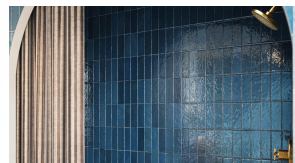

MATERIAL SPECIFICATION

INSPIRATION PDF PRESENTATION FOR INTERIOR DESIGN CLIENTS

MATERIAL DESCRIPTION

Zellige Oxford Ceramic Tile

For an elevated look to your design, choose the Zellige Oxford Ceramic Tile with a high gloss finish. Use this blue tile to add new visual interest in any space like the bathroom, kitchen, living room, and more. Ceramic tile is versatile and easy to install. It can be used in indoor areas from living rooms to kitchens, and it can be easily cleaned and maintained. The rectangle is a classic shape and now comes in more contemporary colors and sizes. The right kind of tile decorative can add a colorful and artistic boost to the rooms in your home. Tiles are an easy way to make an instant impact in kitchens, bathrooms, and more.