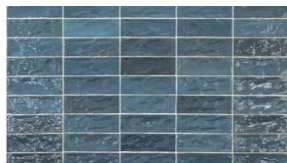

Island Countertop

Material: Montclair Danby Marble in 3cm
Manufacturer: Bedrosian
Retailer: Bedrosian

Flooring

Material: Bradshaw White Oak Engineered Hardwood
Manufacturer: American Spirit
Retailer: Floor & Decor
Price: \$8.29 / sq ft
Size: Varied 15in to 86in x 7.4in

MATERIAL SPECIFICATION

INSPIRATION PDF PRESENTATION FOR INTERIOR DESIGN CLIENTS

MATERIAL DESCRIPTION

Zellige Oxford Ceramic Tile

For an elevated look to your design, choose the Zellige Oxford Ceramic Tile with a high gloss finish. Use this blue tile to add new visual interest in any space like the bathroom, kitchen, living room, and more. Ceramic tile is versatile and easy to install. It can be used in indoor areas from living rooms to kitchens, and it can be easily cleaned and maintained. The rectangle is a classic shape and now comes in more contemporary colors and sizes. The right kind of tile decorative can add a colorful and artistic boost to the rooms in your home. Tiles are an easy way to make an instant impact in kitchens, bathrooms, and more.