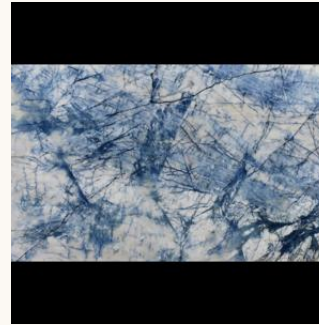

Inspiration Description

A refined blue kitchen featuring shimmering Zellige Oxford ceramic backsplash tile, dramatic Diamond Crystal polished quartzite perimeter counters, a Montclair Danby marble island, and warm Bradshaw White Oak engineered hardwood flooring.

Selected Materials Overview

Kitchen Backsplash

Material: Zellige Oxford Ceramic Tile
Manufacturer: Villa
Retailer: Floor & Decor
Price: \$1.59 / sq ft
Size: 7.87 x 2.56

Perimeter Countertop

Material: Diamond Crystal Polished Quartzite in 2cm
Manufacturer: Bedrosian
Retailer: Bedrosian

MATERIAL SPECIFICATION

INSPIRATION PDF PRESENTATION FOR INTERIOR DESIGN CLIENTS

MATERIAL DESCRIPTION

Zellige Oxford Ceramic Tile

For an elevated look to your design, choose the Zellige Oxford Ceramic Tile with a high gloss finish. Use this blue tile to add new visual interest in any space like the bathroom, kitchen, living room, and more. Ceramic tile is versatile and easy to install. It can be used in indoor areas from living rooms to kitchens, and it can be easily cleaned and maintained. The rectangle is a classic shape and now comes in more contemporary colors and sizes. The right kind of tile decorative can add a colorful and artistic boost to the rooms in your home. Tiles are an easy way to make an instant impact in kitchens, bathrooms, and more.