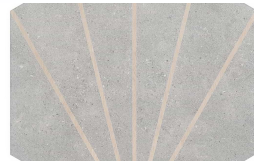

Retailer: Floor & Decor

Price: \$5.00 / sq ft

MATERIAL SPECIFICATION

INSPIRATION PDF PRESENTATION FOR INTERIOR DESIGN CLIENTS

MATERIAL DESCRIPTION

Pergola Beams Gray 12.5" Hexagon Matte Gray Porcelain Tile

The Pergola Beams Gray 12.5" Hexagon Matte Porcelain Tile accents its gray concrete-look base with a sand-colored wood-look fan pattern. This mixed-media concept results in eye-catching contrast and multiple pattern possibilities. Experiment with the orientation of these hexagons and mix and match with other Pergola tones and patterns, to give your installation a custom touch. The Pergola collection draws material inspiration from midcentury design with combinations of wood and cement looks rendered in porcelain. These 12.5-inch hexagons are available in four neutral tones, each in three styles ranging from minimalist to decorative: a solid cement look, a cement ...